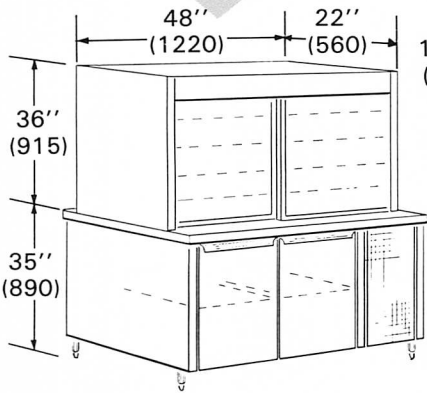

Quest

REFRIGERATED STORAGE AND DISPLAY CASES

MODEL QUC-R

Undercounter Remote Compressor

MODEL QSW-SCL

Work Table Self Contained Compressor
Stainless or Maple Top

MODEL QMW-R

Work Table Remote Compressor
Stainless or Maple Top

REFRIGERATED STORAGE AND DISPLAY UNITS.
A MODEL FOR ALL REQUIREMENTS.

"The Quest for the Best Ends at Quest"

MODEL QFDPT-SCL

Display Case
Self Contained Compressor

MODEL QFDPT-SCU

"UNIQUE" from Quest . . .
Compressor on top for
50% more refrigerated lower storage.