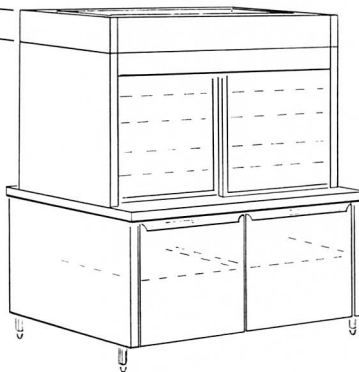

Quest

REFRIGERATED STORAGE AND DISPLAY CASES

MODEL QUC-R

Undercounter Remote Compressor

MODEL QSW-SCL

Work Table Self Contained Compressor
Stainless or Maple Top

MODEL QMW-R

Work Table Remote Compressor
Stainless or Maple Top

REFRIGERATED STORAGE AND DISPLAY UNITS.
A MODEL FOR ALL REQUIREMENTS.

"The Quest for the Best Ends at Quest"

MODEL QFDPT-SCL

Display Case
Self Contained Compressor

MODEL QFDPT-SCU

"UNIQUE" from Quest . . .
Compressor on top for
50% more refrigerated lower storage.

MODEL QFDPT-R

Display Case Remote Compressor

(QFD's—2 Coils individually controlled—Ultimate efficiency and exact temperature control.)

All "QFD" upper sections available in pass through, see through, and reach in.