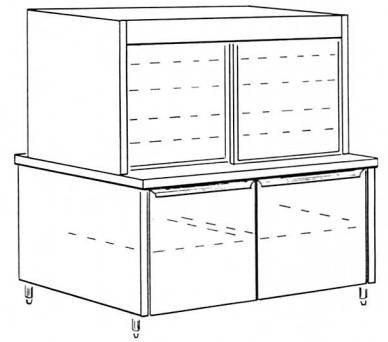

Quest

REFRIGERATED STORAGE AND DISPLAY CASES

MODEL QUC-R

Undercounter Remote Compressor

MODEL QSW-SCL

Work Table Self Contained Compressor
Stainless or Maple Top

MODEL QMW-R

Work Table Remote Compressor
Stainless or Maple Top

REFRIGERATED STORAGE AND DISPLAY UNITS.
A MODEL FOR ALL REQUIREMENTS.

"The Quest for the Best Ends at Quest"

MODEL QFDPT-SCL

Display Case
Self Contained Compressor

MODEL QFDPT-SCU

"UNIQUE" from Quest . . .
Compressor on top for
50% more refrigerated lower storage.

MODEL QFDPT-R

Display Case Remote Compressor

(QFD's—2 Coils individually controlled—Ultimate efficiency and exact temperature control.)

All "QFD" upper sections available in pass through, see through, and reach in.